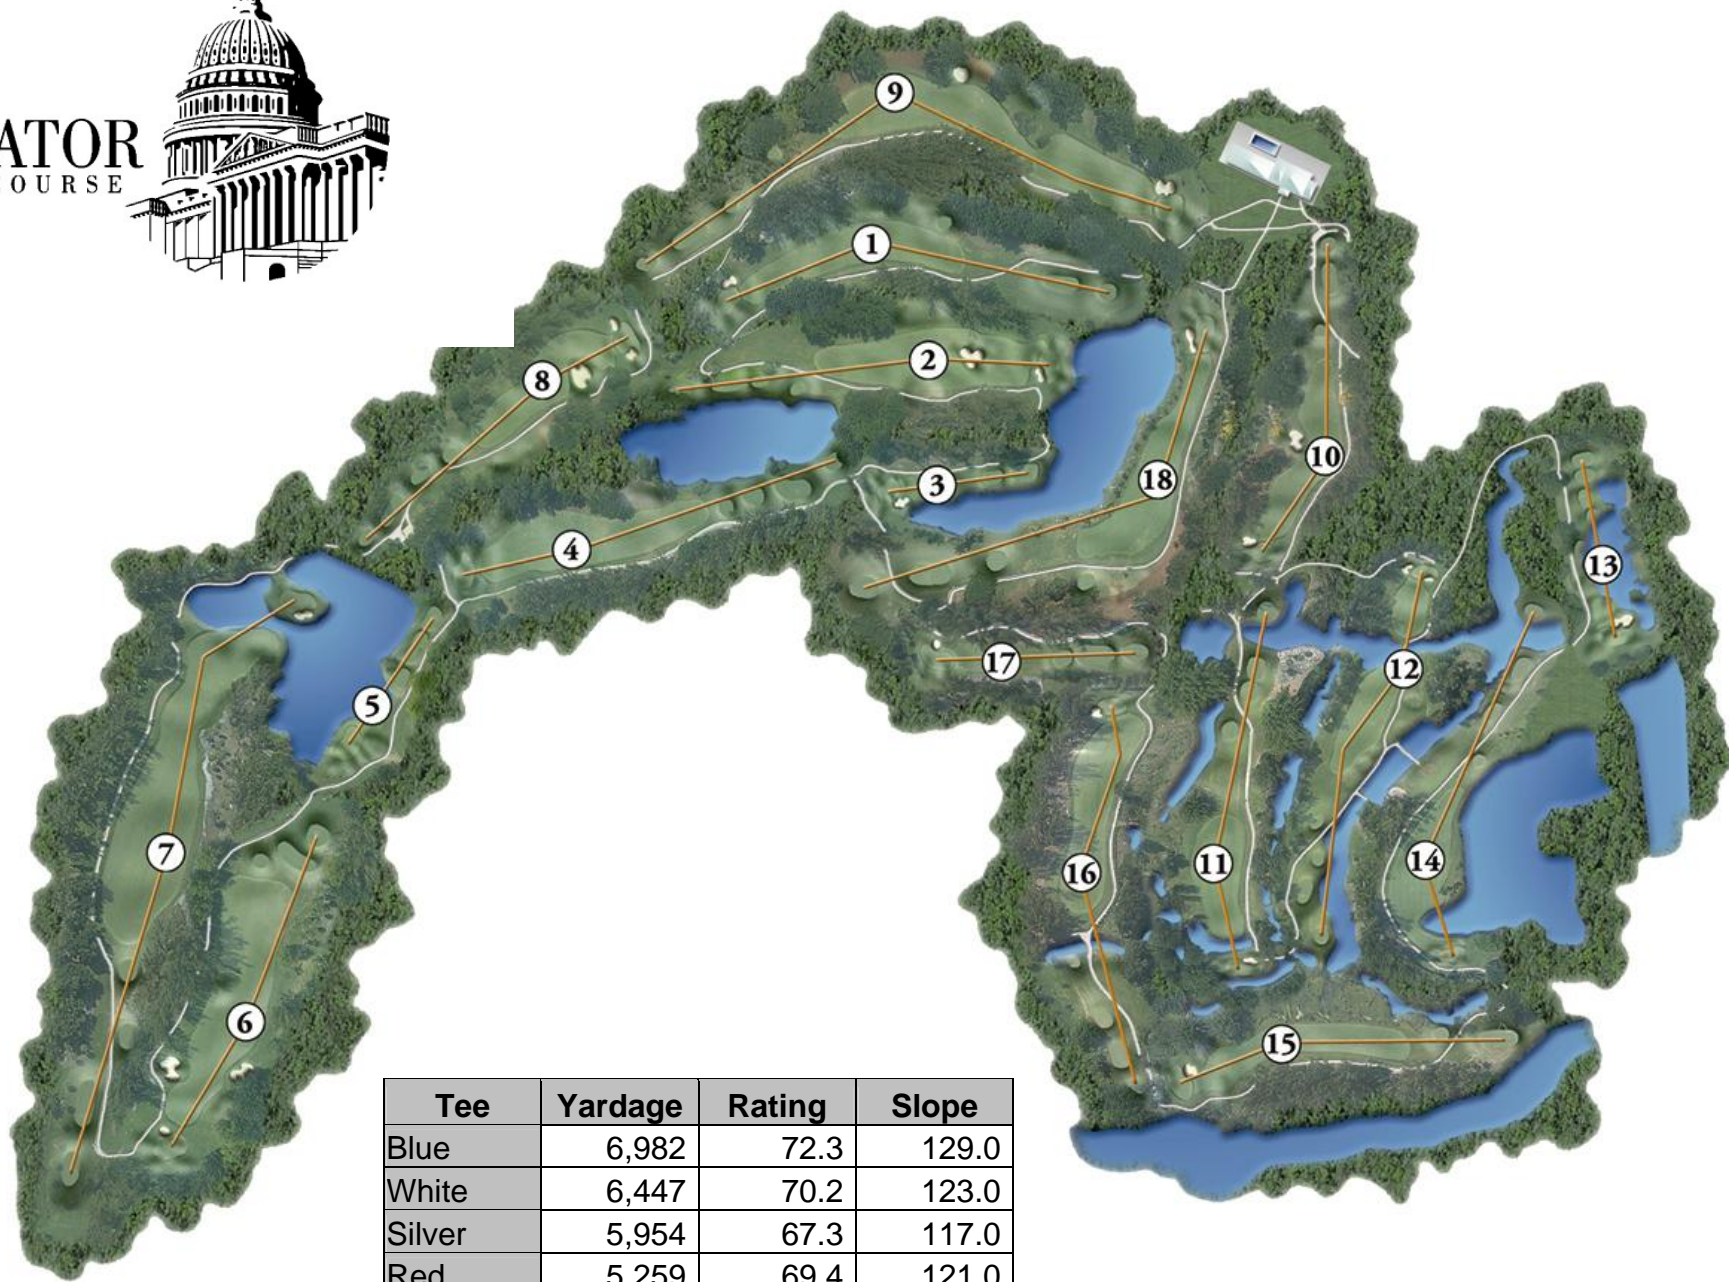

THE
SENATOR
COURSE

Tee	Yardage	Rating	Slope
Blue	6,982	72.3	129.0
White	6,447	70.2	123.0
Silver	5,954	67.3	117.0
Red	5,259	69.4	121.0